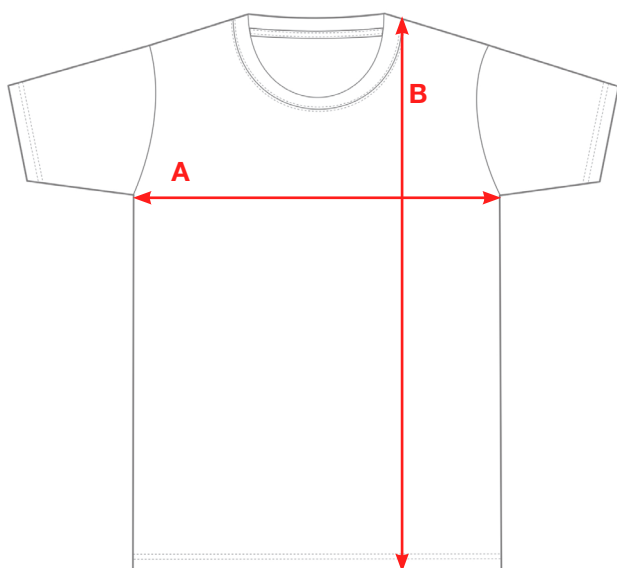

### PRODUCT MEASUREMENTS

Measurements (cm)		XS	S	M	L	XL	XXL	3XL	4XL	5XL	6XL
Chest	A	48	51	54	57	61	64	67	71	76	84
Length	B	66	70	73	76	79	84	87	89	92	95

**A: CHEST MEASUREMENT (CM)**

Measure from armpit to armpit.

**B: FRONT LENGTH (CM)**

Measure from the shoulder down (front).